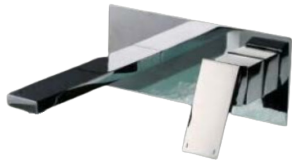

IN-WALL BASIN
FAUCET

Chrome, 200x162x90 mm

Chrome

SINGLE CLOTHES
HOOK

Chrome