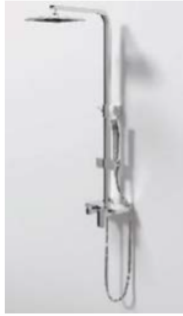

Chrome

SINGLE TOWEL
RAIL

Chrome, 60 cm

IN-WALL BASIN
FAUCET

Chrome, 200x162x90 mm

PAPER HOLDER

Chrome

SINGLE CLOTHES
HOOK

Chrome

FLOOR DRAIN

Chrome

BASIN P-TRAP

Chrome

BATHROOMS 1 & 2

RAIN SHOWER

Chrome

SINGLE TOWEL
RAIL

Chrome, 60 cm

PAPER HOLDER

Chrome

SMART TOILET

White

FLOOR DRAIN

Chrome

BASIN P-TRAP

Chrome

IN-WALL BASIN
FAUCET

Chrome

HAND SPRAY + STOP
VALVE

Chrome

SINGLE CLOTHES
HOOK

Chrome