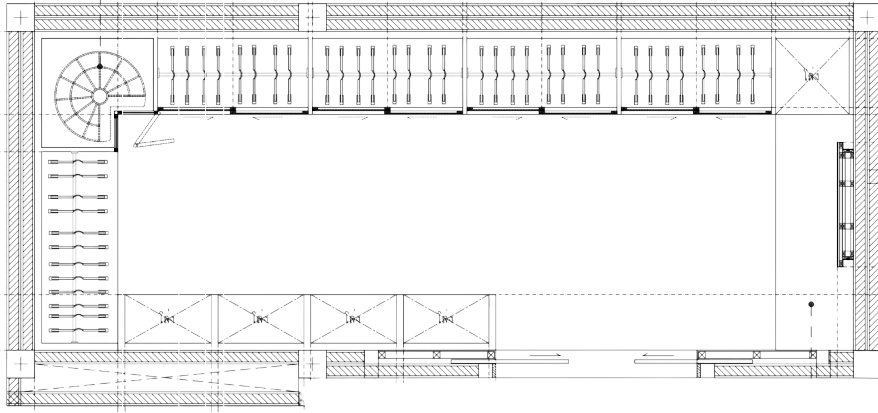

DRESSING ROOM

CLOTHES HANGER

Futurtech, square hanger holder, mocha color, BKC52, material aluminum