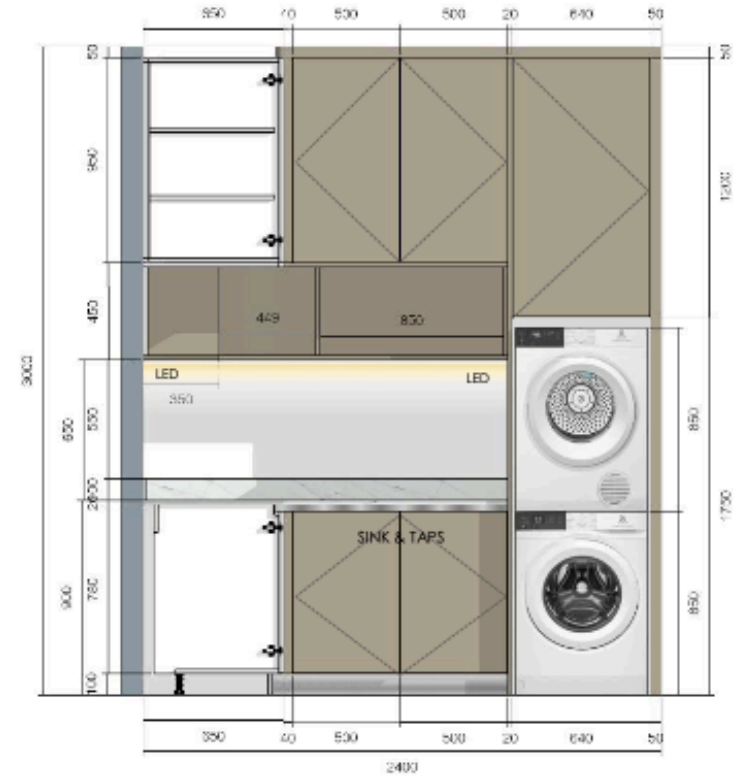

LAUNDRY ROOM