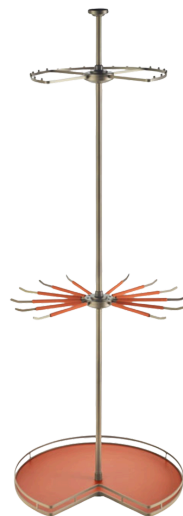

WINE CELLAR

TEKA, RV 51 C BK (51 Bottles)

HOB

TEKA, Induction IBS 64900 TCS Q (VI4). Touch control, cooking timer

OVEN

TEKA, TL 735 B VER.02. Multifunction convection oven 11 cooking programs, 60 cm

BUILT-IN DISHWASHER

TEKA, Maestro, DW9 70 FI. Dishwasher for 14 place settings with third tray and SlidingDoor

DRESSING ROOM

CLOTHES HANGER

Futurtech, square hanger holder, mocha color, BKC52, material aluminum

PANTS HANGER

Futurtech, Soft close rail system, BKC05400600, BKC05, 564x469x65 mm., aluminum material, matte Champagne Gold

SHOE RACK

Futurtech, BKC20SVMK, mocha color, with SOFT CLOSE rail system, Size 764 x 485 x 175mm.

CLOTHES HANGER

Futurtech, corner type, 360 degree rotation, champagne gold, BKC10.2

CLOSET

Double sliding doors, aluminium frame, color shiny Brown