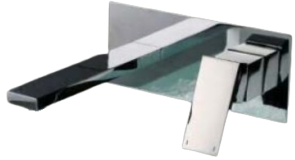

BASIN P-TRAP

Chrome

IN-WALL BASIN
FAUCET

Chrome

HAND SPRAY + STOP
VALVE

Chrome

SINGLE CLOTHES
HOOK

Chrome

COUNTERTOP
WASHBASIN

KASCH, synthetic stone, made
to order, 1200x600x150 mm,
color AG-023 SANDWICH

TOILET & OUTDOOR SHOWER

IN-WALL BASIN
FAUCET

Chrome, 200x162x90 mm

PAPER HOLDER

Chrome

SMART TOILET ZAVO