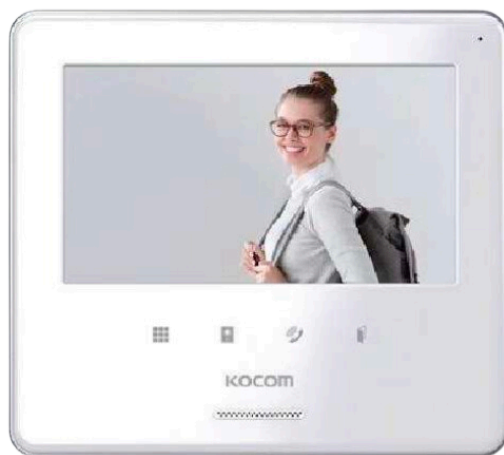

SMART IP VIDEO DOOR PHONE

- **7-inch Model:** Connects to mobile phones.
- **Incoming call signals** appear on the mobile phone screen.
- **Allows communication** with the doorbell.
- **Built-in microphone and speaker.**
- **Can send signals** to the door control unit to unlock the door.
- **Connects to up to 5 mobile devices.**
- **Supports cloud storage** on KOCOM's server and allows viewing of past visitors.
- **Wall-mountable.**
- **Adjustable screen brightness, conversation volume, and ringer volume.**
- **Compatible with 100-240V~ AC, 50/60Hz** without needing an external adapter.
- **Dimensions: 197(W) x 176(H) x 23(D) mm.**