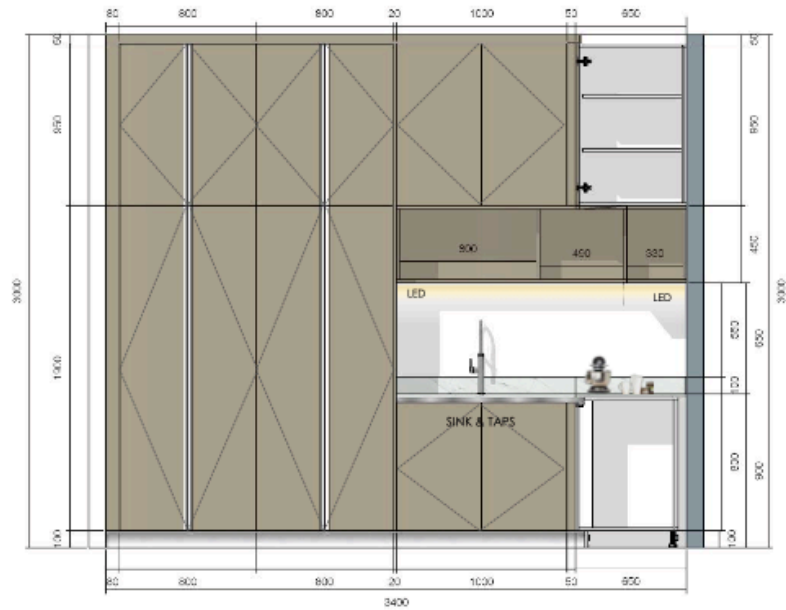

LAUNDRY ROOM